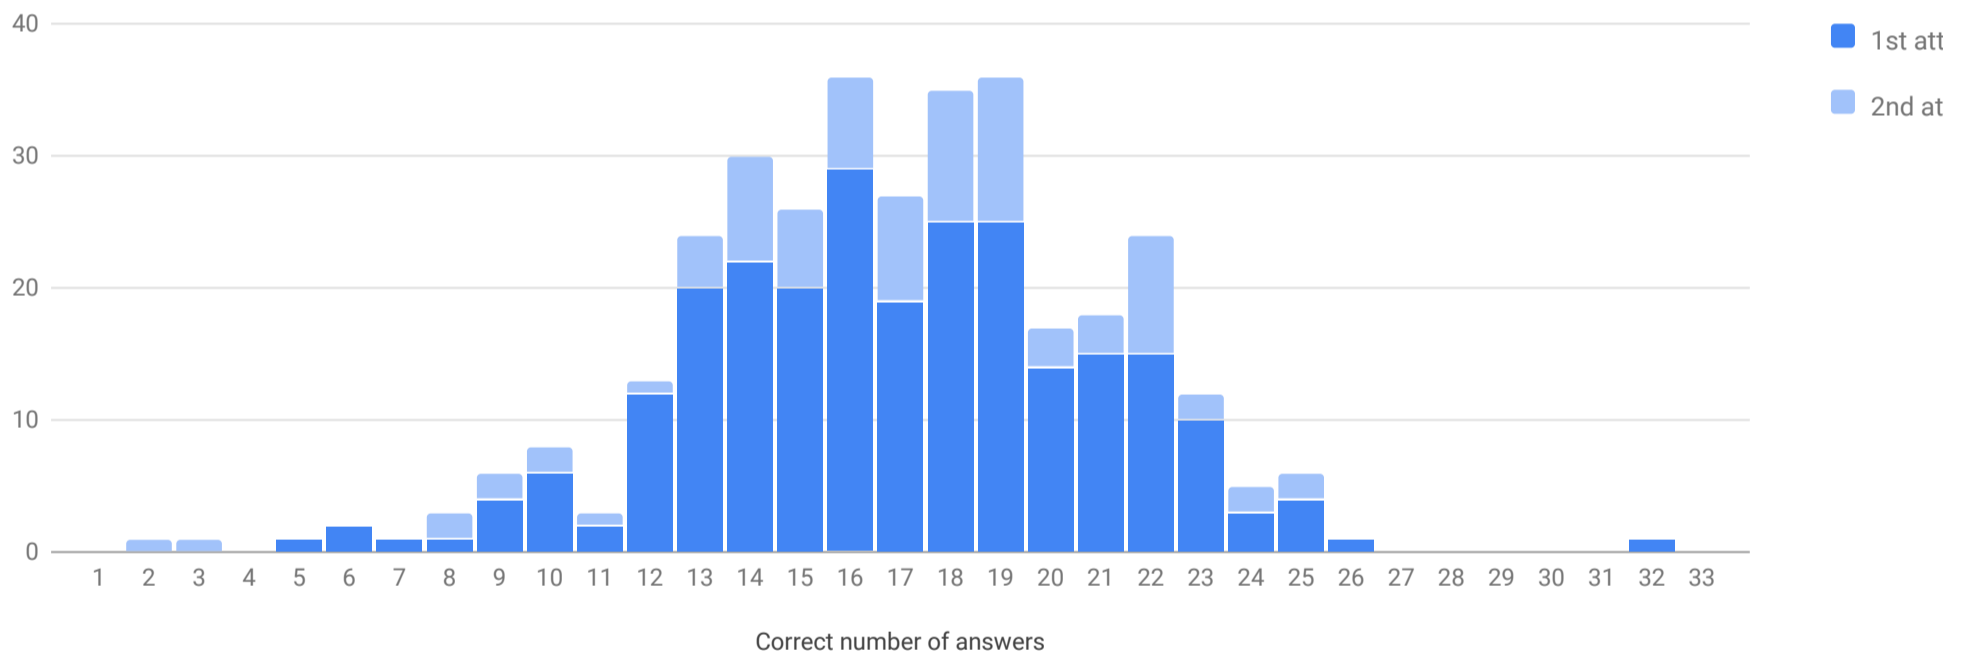

### mountain

Last update: 2022-10-18, 1st attempts 252

| Raw score | IQ SD15 |
|-----------|---------|
| 1         | 76      |
| 2         | 76      |
| 3         | 76      |
| 4         | 78      |
| 5         | 80      |
| 6         | 83      |
| 7         | 86      |
| 8         | 89      |
| 9         | 92      |

| Raw score | IQ SD15 |
|-----------|---------|
| 10        | 96      |
| 11        | 102     |
| 12        | 108     |
| 13        | 114     |
| 14        | 120     |
| 15        | 126     |
| 16        | 132     |
| 17        | 138     |
| 18        | 144     |
| 19        | 148     |
| 20        | 151     |
| 21        | 154     |
| 22        | 159     |
| 23        | 164     |
| 24        | 168     |
| 25        | 172     |
| 26        | 176     |
| 27        | 180     |
| 28        | 180+    |
| 29        | 180+    |
| 30        | 180+    |
| 31        | 180+    |
| 32        | 180+    |
| 33        | 180+    |